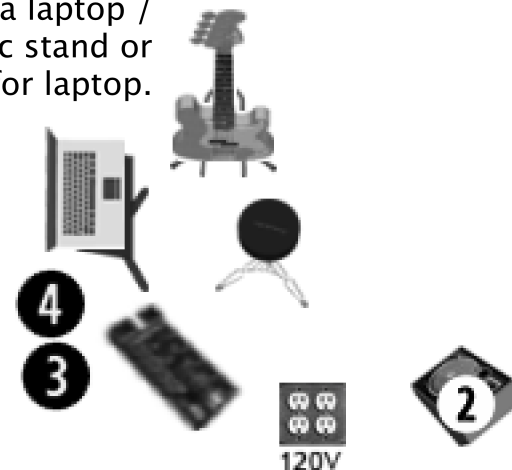

Guitar Combo
(Opcional / Optional)

Bass Combo
(Opcional / Optional)

Atril de lectura o
mesa pequeña para laptop /
Music stand or
small table for laptop.

Mesa rectangular
(aprox 85x40cm),
o base para teclado de tijera /
Rectangular table
(aprox 85x40cm),
or X-Shape Keyboard Stand.

CIAN · Stage Plot 2018

INPUT:

1. Liz DI (L. Pan: 45%)
2. Liz DI (R. Pan: 45%)
3. Eliud XLR (L. Pan: 100%)
4. Eliud XLR (R. Pan: 100%)

MONITOR MIX:

1. 70% Liz + 30% Eliud.
 2. 60% Eliud + 40% Liz.
- * En caso de
amplificadores / In case of
amps:
1. 80% Liz + 20% Eliud.
 2. 60% Liz + 40% Eliud.

NOTAS / NOTES:

1. Liz provee su propio
micrófono / Liz brings her
own mic (Samson Q7).
2. FX Inserts: a
consideración del
ingeniero / up to engineer.

CONTACTO / CONTACT:

hola.cian@aol.com
www.cianmx.com