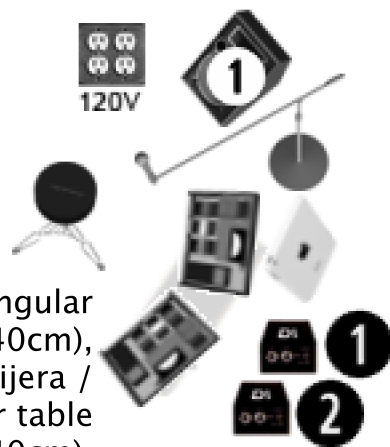

Guitar Combo
(Opcional / Optional)

Bass Combo
(Opcional / Optional)

Atril de lectura o
mesa pequeña para laptop /
Music stand or
small table for laptop.

Mesa rectangular
(aprox 85x40cm),
o base para teclado de tijera /
Rectangular table
(aprox 85x40cm),
or X-Shape Keyboard Stand.

CIAN · Stage Plot 2018

INPUT:

1. Liz DI (L. Pan: 45%)
2. Liz DI (R. Pan: 45%)
3. Eliud XLR (L. Pan: 100%)
4. Eliud XLR (R. Pan: 100%)

MONITOR MIX:

1. 70% Liz + 30% Eliud.
 2. 60% Eliud + 40% Liz.
- * En caso de
amplificadores / In case of
amps:
1. 80% Liz + 20% Eliud.
 2. 60% Liz + 40% Eliud.

NOTAS / NOTES:

1. Liz provee su propio
micrófono / Liz brings her
own mic (Samson Q7).
2. FX Inserts: a
consideración del
ingeniero / up to engineer.

CONTACTO / CONTACT:

hola.cian@aol.com
www.cianmx.com